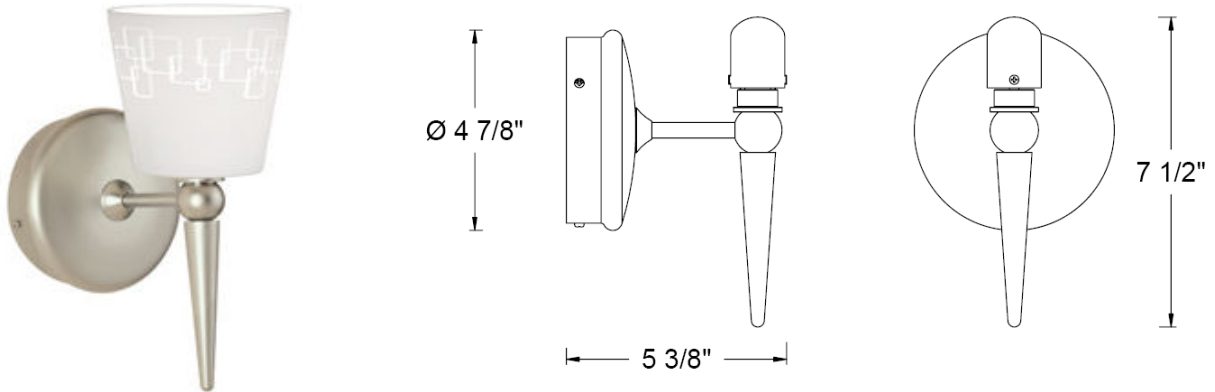

CATALOG NUMBER	TYPE
PROJECT	

DECORATIVE WALL SCONCE

MODEL WS52-G557WT

Ordering Matrix			
Model Number	Shade	Sconce Finishes	
WS52	G557WT	BN	CH

Ordering Example (model number-shade/ Sconce finishes): WS52-G557WT/BN

Product Details	
Description:	Low voltage wall sconce with round finished metal front fascia. The sconce is made of brass, with a plated Chrome or Brushed Nickel finish and a ceramic bi pin socket with screw-on etched bulb shield. Mounting canopy includes an integral electronic transformer.
Mounting:	Surface mounted. Installs to a standard 4" junction box.
Lamping	12V 50w halogen bi-pin included.
Transformer:	Integral Electronic Low Voltage Transformer. 120v/60hz input.
Sconce Finish:	CH = Chrome BN = Brushed Nickel
Shade:	Charm – G557WT Elegant and charming, these hand blown cased glass pendants are etched by hand.
Listing:	UL & CUL Listed.

Specification Features
<ul style="list-style-type: none"> • Dimmable with low voltage electronic dimmers. • The screw-on bulb shield retains the glass shade and protects the lamp from dust and fingerprints. • The wall sconce is available in multiple standard glass shade styles and multiple color options • WAC electronic low voltage transformer includes auto reset, short and overload protection features. Transformer Soft Start delayed start feature extends lamp life by limiting abrupt inrush current to the lamp. • 5 year WAC Lighting product warranty.