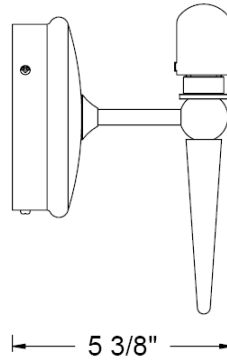

CATALOG NUMBER	TYPE
PROJECT	

DECORATIVE WALL SCONCE

MODEL WS52-G515AM

Ordering Matrix			
Model Number	Shade	Sconce Finishes	
<input type="text"/>	<input type="text"/>	<input type="text"/>	
WS52	G515AM	BN	CH

Ordering Example (model number-shade/ Sconce finishes): WS52-G515AM/BN

Product Details	
Description:	Low voltage wall sconce with round finished metal front fascia. The sconce is made of brass, with a plated Chrome or Brushed Nickel finish and a ceramic bi pin socket with screw-on etched bulb shield. Mounting canopy includes an integral electronic transformer.
Mounting:	Surface mounted. Installs to a standard 4" junction box.
Lamping	12V 50w halogen bi-pin included.
Transformer:	Integral Electronic Low Voltage Transformer. 120v/60hz input.
Sconce Finish:	CH = Chrome BN = Brushed Nickel
Shade:	FIORE – G515BL Hand blown in multicolored, glossy finished shades.
Listing:	UL & CUL Listed.