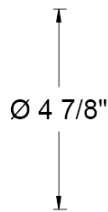

CATALOG NUMBER	TYPE
PROJECT	

DECORATIVE WALL SCONCE

MODEL WS52-G515AM

Ordering Matrix			
Model Number	Shade	Sconce Finishes	
<input type="text"/>	<input type="text"/>	<input type="text"/>	
WS52	G515AM	BN	CH

Ordering Example (model number-shade/ Sconce finishes): WS52-G515AM/BN

Product Details	
Description:	Low voltage wall sconce with round finished metal front fascia. The sconce is made of brass, with a plated Chrome or Brushed Nickel finish and a ceramic bi pin socket with screw-on etched bulb shield. Mounting canopy includes an integral electronic transformer.
Mounting:	Surface mounted. Installs to a standard 4" junction box.
Lamping	12V 50w halogen bi-pin included.
Transformer:	Integral Electronic Low Voltage Transformer. 120v/60hz input.
Sconce Finish:	CH = Chrome BN = Brushed Nickel
Shade:	FIORE – G515BL Hand blown in multicolored, glossy finished shades.
Listing:	UL & CUL Listed.