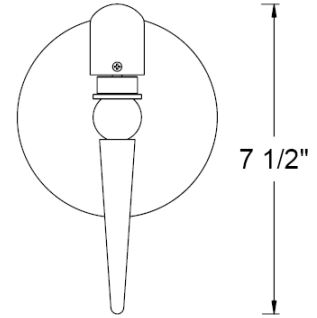

CATALOG NUMBER	TYPE
PROJECT	

DECORATIVE WALL SCONCE

MODEL WS52-G515AM

Ordering Matrix			
Model Number	Shade	Sconce Finishes	
<input type="text"/>	<input type="text"/>	<input type="text"/>	
WS52	G515AM	BN	CH

Ordering Example (model number-shade/ Sconce finishes): WS52-G515AM/BN

Product Details	
Description:	Low voltage wall sconce with round finished metal front fascia. The sconce is made of brass, with a plated Chrome or Brushed Nickel finish and a ceramic bi pin socket with screw-on etched bulb shield. Mounting canopy includes an integral electronic transformer.
Mounting:	Surface mounted. Installs to a standard 4" junction box.
Lamping	12V 50w halogen bi-pin included.
Transformer:	Integral Electronic Low Voltage Transformer. 120v/60hz input.
Sconce Finish:	CH = Chrome BN = Brushed Nickel
Shade:	FIORE – G515BL Hand blown in multicolored, glossy finished shades.
Listing:	UL & CUL Listed.