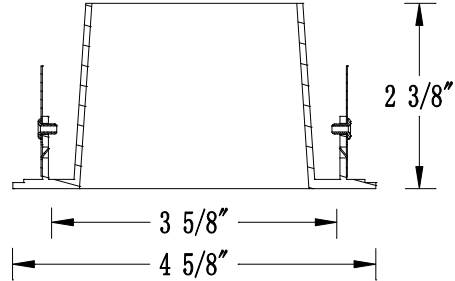

CATALOG NUMBER	TYPE
PROJECT	

4" LEDme™ INVISIBLE TRIM™ DOWNLIGHT **HR-LED451TL**

Ordering Matrix			
Series	Model Number	Trim	Finish(Reflector/Trim)
HR	LED451	TL =Invisible Trim™	BK/BN= Black/Brushed Nickel BK/WT= Black/White WT/WT= White/White

Ordering Example (series – model number & trim– finish): HR-LED451TL-BK/WT

Product Details	
Description:	Square open Invisible Trim™ for use with HR-LED418 series housing.
Materials:	Powder coated or plated brushed nickel finish on die-cast aluminum. Fingered retention clips firmly hold trim to housing.
Finish:	BK/WT = Black reflector with white Invisible Trim™ BK/BN = Black reflector with brushed nickel Invisible Trim™ WT/WT = White reflector with white Invisible Trim™
Listing:	UL & CUL Listed.

Specification Features
• Handles surfaces up to 3/4".   • Deep regression of source produces a very low glare system with 33° cut-off angle.   • 5 years WAC Lighting product warranty.

Compatible Housings (Sold Separately)			
HR-LED418-NIC- SQW New construction IC housing Dimming with thermal protection 6 LEDs Max wattage 11W Color Temperature: 3000K		HR-LED418-NIC- SQC New construction IC housing Dimming with thermal protection 6 LEDs Max wattage 11W Color Temperature: 4500K