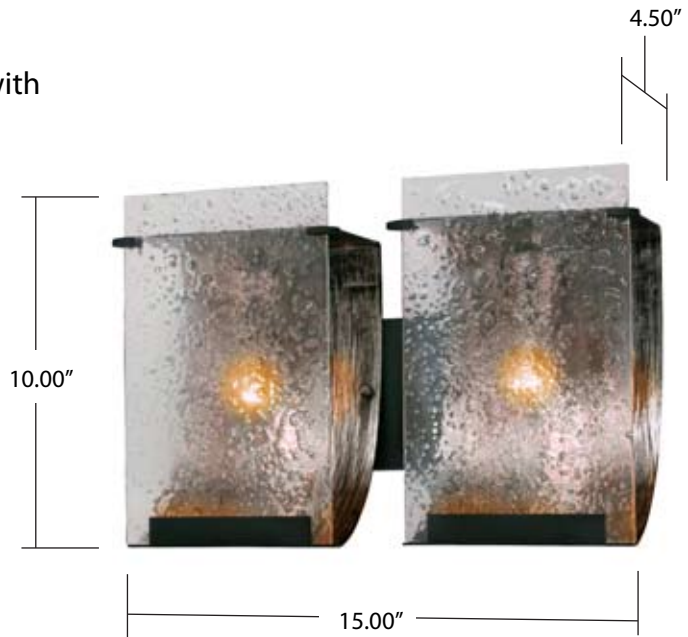

Rain 2-light Vanity

Model 160B02

Description Recycled steel fixture with recycled hand pressed rain glass

Standard Finishes Rainy Night (shown), Hammered Ore

Width / Diameter 15 in. / 38.1 cm

Height 10 in. / 25.4 cm

Length n/a

Extension 4.5 in. / 11.43 cm

Hanging Weight 7 lb. / 3.18 kg

Cable n/a

Backplate 12.5 x 4.5 x 0.625 in. / 24.77 x 11.43 x 1.6 cm

Top-to-mount 5.25 in. / 13.34 cm

Glass 6.25 x 9.875 in. / 15.88 x 25.08 cm

Lamp type (2) 100W medium base

Listing UL - C

Wiring North American, 110/220

Stems/hooks n/a