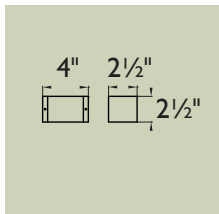

Housing

- Recessed mount
- Solid Brass housing with a choice of three Solid Brass covers

Lens

- Heat and impact resistant glass

Socket and Wiring

- Bi-pin type G4/GU5.3 with stainless steel spring.
- Pre-wired w/ 3 foot 16 gauge wire leads.

Ordering Example

S9 B 14 PWT

Model	Material	Cover	Socket/Lamp	Natural Finishes	Powder Coat
S9	B Solid Brass	13 Louver	G4/GU5.3	NAP NAR	PAB PBZ
		14 Window	10W L-JCB-10	NAS NAZ	PDV POC
		18 Grille		NOC UFB	PRI PSD PTB PWB PTW

*We reserve the right to change specifications without notice.