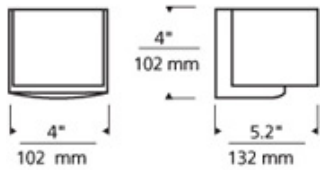

INSTALLATION

This product can mount to either a 4" square electrical box with round plaster ring or an octagonal electrical box (not included).

DIMMING

Dimmable with a standard incandescent dimmer (not included).

WEIGHT

3.5lb / 1.59kg

ORDERING INFORMATION

| 700WSCBO COLOR | FINISH |
|----------------|------------------|
| H ONYX | Z ANTIQUE BRONZE |
| W WHITE GLASS | C CHROME |
| | S SATIN NICKEL |

TECH LIGHTING®

7400 Linder Avenue T 847.410.4400
Skokie, Illinois 60077 F 847.410.4500