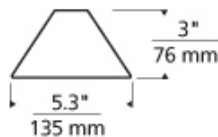

**ACCESSORIES & OPTICAL CONTROLS**

Colored Lens, Dichroic Lens, Diffuser Lens, Eggcrate Louver, Linear Spread Lens, Soft Focus Lens, UV Filter

**WEIGHT**

0.3lb / 0.14kg

**ORDERING INFORMATION**

700MRT	COLOR	FINISH
A	AMBER FRIT	Z ANTIQUE BRONZE
M	MULTICOLOR FRIT	C CHROME
P	PURPLE FRIT	S SATIN NICKEL
W	WHITE FRIT	