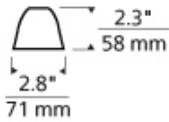

**Lil Egypt Shade**

**DESCRIPTION**

Finely handcrafted beaded shade. Includes Snap Louver Lens Holder. Can hold a single lens or louver. MR16 of up to 50 watts.

**OTHER INFORMATION**

Low-voltage MR16 lamp up to 50 watts (not included). The standard louver lens holders hold either one or two MR16 sized optical controls as noted. To use a lens or louver with the Helios LED Head order the LED Louver Lens Holder and the MR11 sized optical control.