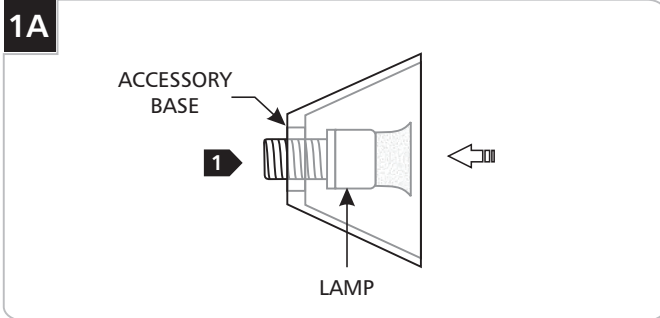

Helios Head (LED)

700FJHEL_-LED

1.2

HEADS-LOW VOLTAGE

GENERAL PRODUCT INFORMATION:

This product is ETL listed and suitable only for indoor dry locations and approved for use at any height above the finished floor.

CAUTION: To reduce the risk of a burn or electric shock during relamping, disconnect the power to the fixture.

1 Push the lamp into the accessory base.

The lamp is rated at 6 Watts at 12 volts.

2 Screw the lamp into the fixture head.