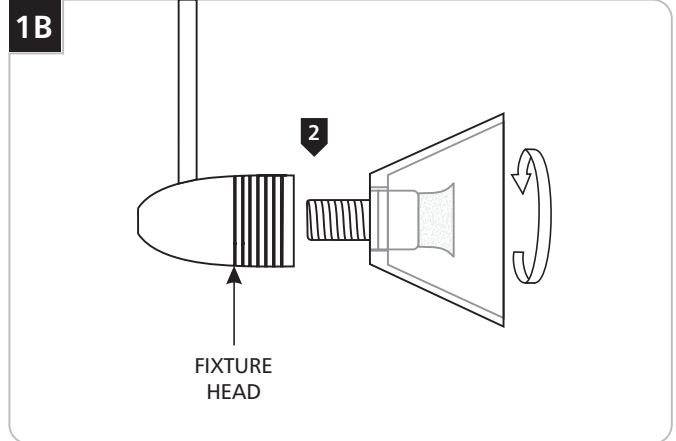

Helios Head (LED)

700FJHEL_-LED

1.2

HEADS-LOW VOLTAGE

GENERAL PRODUCT INFORMATION:

This product is ETL listed and suitable only for indoor dry locations and approved for use at any height above the finished floor.

CAUTION: To reduce the risk of a burn or electric shock during relamping, disconnect the power to the fixture.

1 Push the lamp into the accessory base.

The lamp is rated at 6 Watts at 12 volts.

2 Screw the lamp into the fixture head.