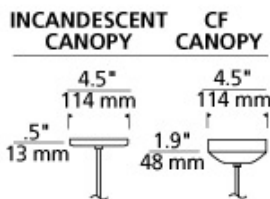

LINE - VOLTAGE P E N D A N T S

Soleil Grande Pendant

AMBER

BROWN

CLEAR

SMOKE

DESCRIPTION

Venetian, teardrop-shaped transparent glass. Inner white case glass helps diffuse the light. Black, satin nickel, and white finish options come with a satin nickel cap and clear cable; antique bronze finish with an antique bronze cap and brown cable. Includes 120 volt, 75 watt medium base A19 lamp or 32 watt GX24Q-3 base triple tube compact fluorescent lamp (electronic ballast included). May also be lamped with GX24Q-3 base 26 watt triple tube compact fluorescent lamp (not included). Fixture is provided with twelve feet of field-cutable cable. Incandescent version dimmable with standard incandescent dimmer.

DIMMING

Incandescent version dimmable with standard incandescent dimmer.

WEIGHT

12.05lb / 5.47kg

ORDERING INFORMATION

| 700 | SYSTEM | SOLGP | COLOR | FINISH | LAMP |
|-----|-----------------------|------------------|----------------------------------|--|--|
| TD | LINE-VOLTAGE PENDANTS | A N C K | AMBER BROWN CLEAR SMOKE | Z ANTIQUE BRONZE B BLACK S SATIN NICKEL W WHITE | -CF INCANDESCENT 120V COMPACT FLUORESCENT 120V -CF277 COMPACT FLUORESCENT 277V |