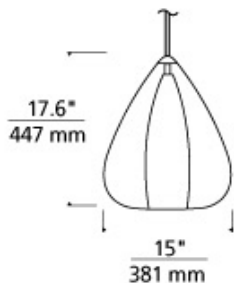

LINE - VOLTAGE P E N D A N T S

Soleil Grande Pendant

AMBER

BROWN

CLEAR

SMOKE

DESCRIPTION

Venetian, teardrop-shaped transparent glass. Inner white case glass helps diffuse the light. Black, satin nickel, and white finish options come with a satin nickel cap and clear cable; antique bronze finish with an antique bronze cap and brown cable. Includes 120 volt, 75 watt medium base A19 lamp or 32 watt GX24Q-3 base triple tube compact fluorescent lamp (electronic ballast included). May also be lamped with GX24Q-3 base 26 watt triple tube compact fluorescent lamp (not included). Fixture is provided with twelve feet of field-cutable cable. Incandescent version dimmable with standard incandescent dimmer.

DIMMING

Incandescent version dimmable with standard incandescent dimmer.

WEIGHT

12.05lb / 5.47kg

ORDERING INFORMATION

| 700 | SYSTEM | SOLGP | COLOR | FINISH | LAMP |
|-----|-----------------------|------------------|----------------------------------|--|--|
| TD | LINE-VOLTAGE PENDANTS | A N C K | AMBER BROWN CLEAR SMOKE | Z ANTIQUE BRONZE B BLACK S SATIN NICKEL W WHITE | -CF INCANDESCENT 120V COMPACT FLUORESCENT 120V -CF277 COMPACT FLUORESCENT 277V |