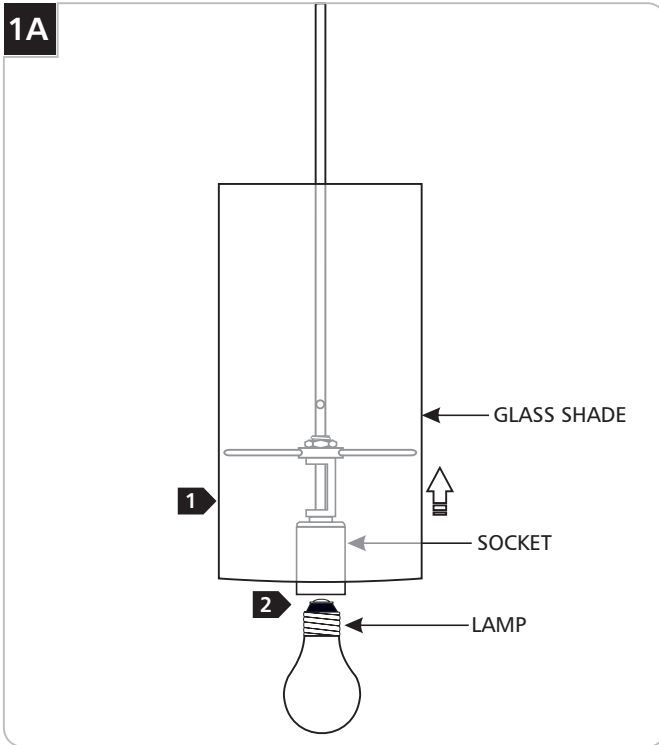

Playa Pendant

700TDPLA_

1.0

2 thousand
degrees™

PENDANTS

GENERAL PRODUCT INFORMATION:

This product is suitable for damp locations.

This product can be dimmed with a standard incandescent dimmer.

Installing the Lamp

CAUTION: To reduce the risk of a burn or electric shock during relamping, disconnect the power to the fixture.

Use **MAX** 120 Volt, **60** Watt A19 medium base lamp.

- 1** Lift the glass shade up to expose the socket.
- 2** Screw the lamp completely into the socket.