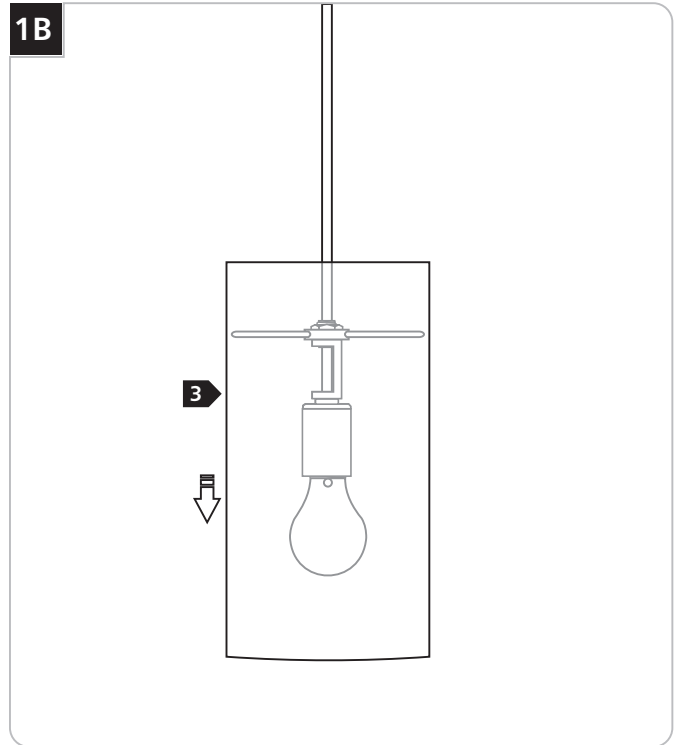

Playa Pendant

700TDPLA_

1.0

2 thousand
degrees™

PENDANTS

GENERAL PRODUCT INFORMATION:

This product is suitable for damp locations.

This product can be dimmed with a standard incandescent dimmer.

Installing the Lamp

CAUTION: To reduce the risk of a burn or electric shock during relamping, disconnect the power to the fixture.

Use **MAX** 120 Volt, **60** Watt A19 medium base lamp.

- 1** Lift the glass shade up to expose the socket.
- 2** Screw the lamp completely into the socket.