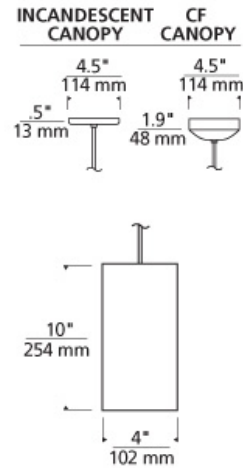

LINE - VOLTAGE PENDANTS

Cabo Grande Pendant

DESCRIPTION

Onyx cylinder provides a warm textured look. Finished with minimal top detail and suspended from a round canopy. Black, satin nickel, and white canopy options include satin nickel top detail and clear cable; antique bronze includes antique bronze detail and brown cable. Includes 120 volt 75w or equivalent A19 medium base lamp or GX24Q-3 base 32w triple tube compact fluorescent lamp (electronic ballast included). Fixture is provided with six feet of field-cutable cable. Incandescent version dimmable with standard incandescent dimmer.

INSTALLATION

This product can mount to either a 4" square electrical box with round plaster ring or an octagon electrical box.

ACCESSORIES & OPTICAL CONTROLS

Line-voltage Swag Hook

WEIGHT

5lb / 2.27kg ±

ORDERING INFORMATION