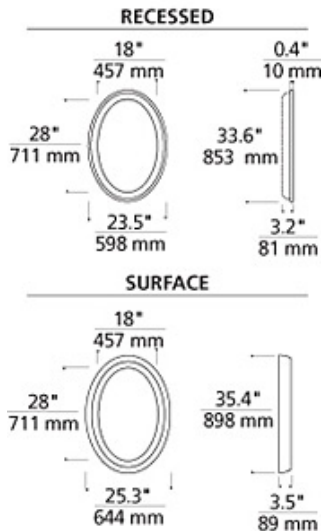

BATH COLLECTION

**Tigris Mirror Oval** 

**DESCRIPTION**

Oval mirror surrounded by a cove of diffused white light. Available in two styles: recessed and surface. Plated pressure formed frame. Provides shadow-free task and ambient light. Halogen includes transformer and eight 12 volt, 20 watt halogen bi-pin lamps; compact fluorescent includes six 9 watt 2G7 base twin tube lamps and electronic ballast. Halogen version dimmable with a standard incandescent dimmer. Recessed version requires modifications to existing wall construction. ADA compliant.

**INSTALLATION**

Recessed version requires modifications to existing wall construction. For wall mount use only, may be mounted vertically or horizontally.

**DIMMING**

Incandescent version dimmable with a standard incandescent dimmer (not included).

**WEIGHT**

28lb / 12.7kg

**ORDERING INFORMATION**

| 700BCTIGO | SHAPE OR SIZE | FINISH        | LAMP                |
|-----------|---------------|---------------|---------------------|
| R24       | RECESSED      | CCHROME       | INCANDESCENT        |
| S26       | SURFACE       | SSATIN NICKEL | 120V                |
|           |               |               | COMPACT FLUORESCENT |
|           |               |               | 120V                |
|           |               |               | COMPACT             |
|           |               |               | CF277 FLUORESCENT   |
|           |               |               | 120V                |
|           |               |               | COMPACT             |
|           |               |               | CF277 FLUORESCENT   |
|           |               |               | 277V                |