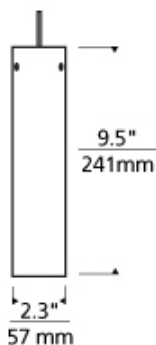

ORDERING INFORMATION

700	SYSTEM	SLVAC	SHAPE OR SIZE	COLOR	FINISH	LAMP
	FJ	FREEJACK (MONO POINT)	CYLINDER	AMBER	Z ANTIQUE BRONZE	12 VOLT HALOGEN
	KL	KABLE LITE			C CHROME	-LED 12 VOLT
	MO	MONORAIL			S SATIN	LED 3000K
	MO2	TWO-CIRCUIT MONORAIL			NICKEL	-24 24 VOLT HALOGEN

TECH LIGHTING®

7400 Linder Avenue
Skokie, Illinois 60077

T 847.410.4400
F 847.410.4500

www.techlighting.com

700 ____ SLVAC ____

FIXTURE TYPE: _____

JOB NAME: _____

NOTES: _____

_____

_____

©2010 Tech Lighting, L.L.C. All Rights Reserved. The "Tech Lighting" graphic is a registered trademark of Tech Lighting, L.L.C. Tech Lighting reserves the right to change specifications for product improvements without notification.