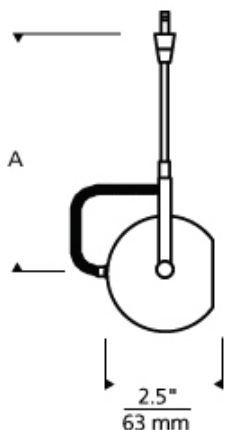

**Pod Head**

AMBER

AMETHYST

CLEAR

**DESCRIPTION**

Modern head surrounded by a translucent glass orb. Head rotates 360°, pivots 260° to direct the beam. MR16 lamp of up to 50 watts (not included).

**SYSTEM**

Available for FreeJack, MonoRail, Two-Circuit MonoRail, and Wall MonoRail. For use on T-trak, order FreeJack version and T-trak FreeJack Connector (sold separately).

**INSTALLATION**

Socket terminates with FreeJack male connector, which may be installed into a system connector. Elements ordered with a system prefix include a connector for that system.

**WEIGHT**

0.56lb / 0.25kg

**ORDERING INFORMATION**

700	SYSTEM	POD	LENGTH	COLOR	FINISH
FJ	FREEJACK (MONO POINT)		03 3"	A AMBER	C CHROME
MO	MONORAIL		06 6"	M AMETHYST	S SATIN NICKEL
MO2	TWO-CIRCUIT MONORAIL		12 12"	C CLEAR	
WMO	WALL MONORAIL		18 18"		