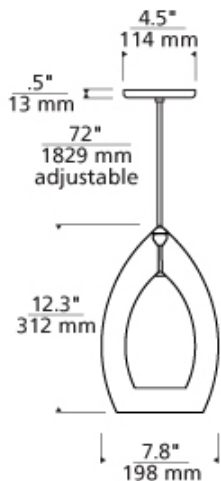

DESCRIPTION

Rich translucent glass surrounds a frost glass diffuser. Black, satin nickel, and white finish options highlighted with a satin nickel detail and clear cable; antique bronze finish includes antique bronze detail and brown cable. Includes 120 volt, 60 watt G9 base halogen lamp or 120 volt GU24 base 27 watt self-ballasted compact fluorescent lamp. Fixture provided with six feet of field-cutable cable Incandescent version dimmable with standard incandescent dimmer.

INSTALLATION

This product can mount to either a 4" square electrical box with round plaster ring or an octagon electrical box.

DIMMING

Incandescent version dimmable with a standard incandescent dimmer.

WEIGHT

3.56lb / 1.61kg

ORDERING INFORMATION

700	SYSTEM	FIRGP	COLOR	FINISH	LAMP
TD	LINE-VOLTAGE PENDANTS	A	AMBER	Z ANTIQUE BRONZE	INCANDESCENT 120V
TT	LINE-VOLTAGE PENDANTS	C	CLEAR	B BLACK	-CF COMPACT FLUORESCENT 120V
TT	SINGLE-CIRCUIT T-TRAK	N	HAVANA BROWN	S SATIN NICKEL	
TT2	TWO-CIRCUIT T-TRAK	K	SMOKE	W WHITE	
		U	STEEL BLUE		

TECH LIGHTING®

7400 Linder Avenue T 847.410.4400
Skokie, Illinois 60077 F 847.410.4500

www.techlighting.com

700 _____ FIRGP _____

FIXTURE TYPE: _____

JOB NAME: _____

NOTES: _____

_____

_____

©2010 Tech Lighting, L.L.C. All Rights Reserved. The "Tech Lighting" graphic is a registered trademark of Tech Lighting, L.L.C. Tech Lighting reserves the right to change specifications for product improvements without notification.