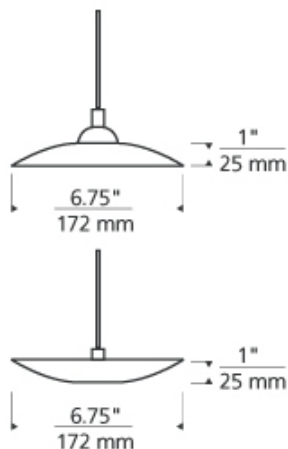

TECH LIGHTING®

7400 Linder Avenue
Skokie, Illinois 60077

T 847.410.4400
F 847.410.4500

www.techlighting.com

700 ____ DIZ ____

FIXTURE TYPE: _____

JOB NAME: _____

NOTES: _____

_____

_____

©2010 Tech Lighting, L.L.C. All Rights Reserved. The "Tech Lighting" graphic is a registered trademark of Tech Lighting, L.L.C. Tech Lighting reserves the right to change specifications for product improvements without notification.