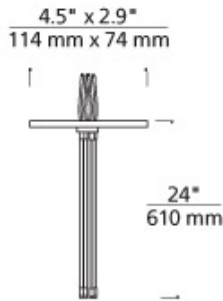

## Kable Lite 2" x 4" Rectangular Power Feed Canopy Single-Feed

### DESCRIPTION

A single-feed canopy is mounted to a wall or ceiling adjacent to the Kable Lite run. It can be used anywhere in the run. It brings power to the Kable Lite run from a remote single feed transformer (sold separately). The low-voltage leads from the remote transformer are connected to the canopy leads inside a standard single gang or gem box. The two leads from the canopy are 24" long and can be cut and bent in the field. To drop the Kable Lite system farther down from the ceiling, add a pair of hardwire feeds (sold separately).

### WEIGHT

0.3lb / 0.14kg

### ORDERING INFORMATION

700KPREC24	LENGTH	FINISH
	24"	<b>B</b> BLACK <b>C</b> CHROME <b>S</b> SATIN NICKEL <b>W</b> WHITE

**TECH LIGHTING®**

7400 Linder Avenue  
Skokie, Illinois 60077

T 847.410.4400  
F 847.410.4500