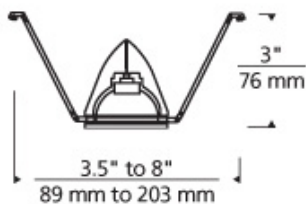

TECH LIGHTING®

7400 Linder Avenue   T 847.410.4400
Skokie, Illinois 60077   F 847.410.4500

www.techlighting.com

700KBYENC _____

FIXTURE TYPE: _____

JOB NAME: _____

NOTES: _____

_____

_____