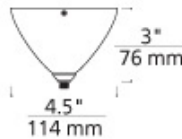

ORDERING INFORMATION

700FJSFV FINISH	VOLTAGE
Z ANTIQUE BRONZE	120V IN/12V OUT
B BLACK	024 120V IN/24V OUT
C CHROME	277 277V IN/12V OUT
S SATIN NICKEL	
W WHITE