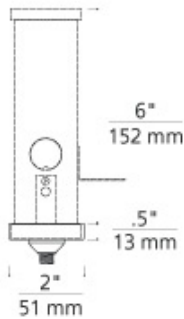

FreeJack 2" Square Flush Canopy

DESCRIPTION

Mounts to a special 2" square, 6" deep junction box (included). Electronic transformer (included) fits in junction box. One FreeJack port; for ceiling only.

INSTALLATION

Mounts to a 2" square, 6" deep junction box (included). Transformer (included) fits in junction box. For ceiling only.

DIMMING

120V IN/12V OUT and 120V IN/24V OUT dimmable with a standard incandescent dimmer (not included). 120V LED dimmable with a low-voltage electronic dimmer (not included). 277V LED dimmable with a 277V low-voltage electronic dimmer (not included). 277V IN/12V OUT dimmable with a 277V incandescent dimmer (not included).

OTHER INFORMATION

For use with any 12 or 24 volt halogen or 12 volt LED FreeJack pendant or head (sold separately).

WEIGHT

1.4lb / 0.64kg

ORDERING INFORMATION

700FJ2SQ67 FINISH	VOLTAGE
Z ANTIQUE BRONZE	120V IN/12V OUT
B BLACK	024 120V IN/24V OUT
C CHROME	277 277V IN/12V OUT
S SATIN NICKEL	
W WHITE	