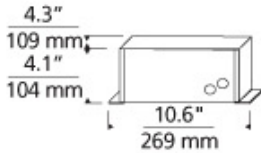

Remote Transformer-300W Mag 24v Plug-In

DESCRIPTION

This remote magnetic transformer converts standard 120 or 277 volt line-voltage to 24 volts, providing the necessary voltage for powering a MonoRail, Kable Lite, Wall MonoRail or FreeJack low-voltage lighting system. This remote magnetic transformer can be used to power lamps totaling up to 300 watts. This transformer is equipped with fast-acting secondary circuit breaker that will safely turn off the system should a short occur. Once the short has been removed the breaker can be reset.

INSTALLATION

This transformer must be installed in a remote but accessible location (such as above the ceiling or in a closet). To simplify installation the transformer should be located no more than 20 feet from the run or power feed. The electrician will need to supply the proper gauge conductor from the transformer to the power feed location based on distance (see Low-Voltage Wire Size Table, below).

DIMMING

Dimmable with a 600 watt low-voltage magnetic dimmer. The dimmer is placed on the line side of the transformer. (Consult dimmer manufacturer for specifics.) Dimming a transformer may create a buzzing sound, which may be objectionable in some applications. A debuzzing dimming coil can be purchased separately to reduce the audible noise.

OTHER INFORMATION

Input Wiring: Can be ordered to hard wire to a junction box or to plug in with 16' power cord with plug. This transformer provides a single 300 watt output and must be used with a single-feed canopy or other power feed option (sold separately). 24 volt output transformers require the use of 24 volt lamps.

LOW-VOLTAGE WIRE SIZE TABLE						
Use to determine the correct THHN wire size for a recommended 3 percent drop in voltage at the specified wattage. The length shown is the length of wire from the transformer to the power feed.						
24 Volt	5 ft.	6-15 ft.	16-20 ft.	21-40 ft.	41-60 ft.	61-90 ft.
300 Watt	#14 GA	#12 GA	#10 GA	#6 GA	#6 GA	#4 GA

WEIGHT

9.02lb / 4.09kg