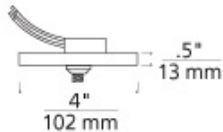

ORDERING INFORMATION

700FJ4RF FINISH	VOLTAGE
Z ANTIQUE BRONZE	120V IN/12V OUT
B BLACK	024 120V IN/24V OUT
C CHROME	277 277V IN/12V OUT
S SATIN NICKEL	
W WHITE