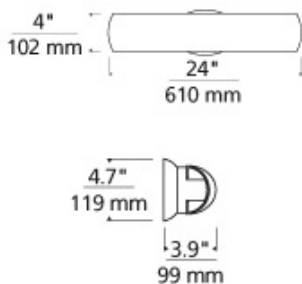

DESCRIPTION

Floating crescent of multi-layered white case glass. Plated pressure formed base. Provides task and ambient light. May be mounted vertically or horizontally. Available in two lamp configurations: two 14 watt T5 linear fluorescent lamps (lamps and electronic ballast included); or four 120 volt, 60 watt mini-candelabra base lamps (included). Incandescent version dimmable with standard incandescent dimmer. ADA compliant.

INSTALLATION

This product can mount to either a 4" square electrical box with round plaster ring or an octagonal electrical box. May also be mounted vertically. For wall mount use only.

DIMMING

Incandescent version dimmable with a standard incandescent dimmer (not included).

WEIGHT

8lb / 3.63kg

ORDERING INFORMATION

700BCLUN24 FINISH	LAMP
C CHROME	FLUORESCENT 120V
S SATIN NICKEL	-CF277 FLUORESCENT 277V
	-HL INCANDESCENT 120V

TECH LIGHTING®

7400 Linder Avenue T 847.410.4400
 Skokie, Illinois 60077 F 847.410.4500