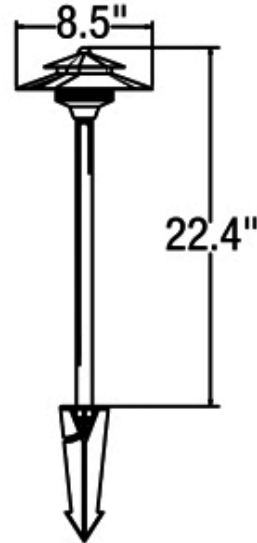

Job Name:

Job Type:

Comments:

Quantity:

Product Number: 91190-148

Specification Images

91190-148 - Cambridge Area Light, 12v

Collections: Cypress-Unique (Primary)
 Cambridge

UPC #: 785652129575

Product Type: Landscape Light

Finish: Natural Copper (148)

Features:

15 Year Warranty

Dimensions:

Diameter: 8 1/2"

Wire: 36" (color/Brown)

Height: 22 7/16"

Bulbs:

1 - G4 Bi-Pin T-3 20w max 12v - included

Material List:

1 Stake - ABS Plastic - Brown

1 Construction - Solid Copper - Natural Copper

Safety Listing:

cETL Listed for Wet Locations

Instruction Sheets

English (CAMBRIDGE)

Replacement Bulb Data:

Product #	Type	Base	Watts	Watts Consumed	Volts	Hours	Lumens	Temp (°K)	CRI
97065	T-3	G4 Bi-Pin	20	20	12v	10000	250	2850	

Shipping Information

Package Type	Quantity	UPC	Length	Width	Height	Cube	Weight	UPS Ship	Label
Individual	1	785652129575						Yes	