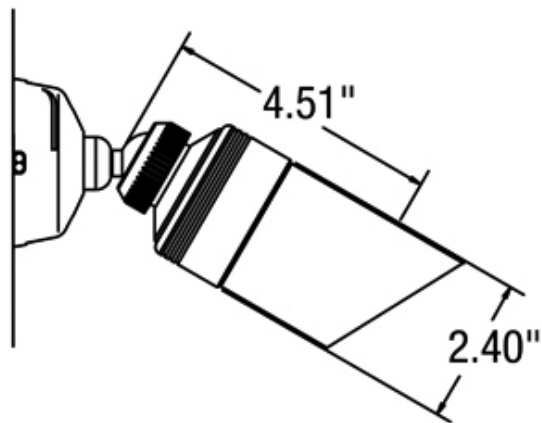

Job Name:

Job Type:

Comments:

Quantity:

Product Number: 91107-147

Specification Images

91107-147 - Comet Down Light, 12v

**Collections:** Meridian (Primary)  
Comet

- Cast Brass Construction
- Pre-Greased Beryllium Copper Socket
- Lock & Load, 360 Degree Rotation Shroud
- Ball Joint Knuckle, 360 Degree Orbital Mount
- Anti-Moisture Migration Connections
- Sphere Base Mount: Includes Anchor Hardware Kit
- Includes Full Lens Kit, with Hex Louver

**UPC #:** 785652146558

**Product Type:** Landscape Light

**Finish:** Weathered Brass (147)

Features:

- Designer Lenses Included
- 360 Orbital Rotation
- Lifetime Warranty
- Dark Sky

Dimensions:

**Diameter:** 2 3/8"      **Wire:** 300" (color/Brown)  
**Length:** 4 1/2"