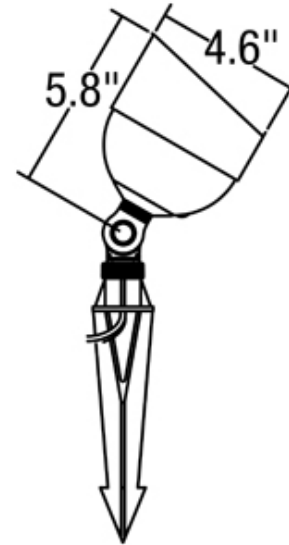

Job Name:

Job Type:

Comments:

Quantity:

Product Number: 91011-148

Specification Images

**91011-148 - Oxford Directional Light, 12v**

**Collections:** Cypress-Unique (Primary)  
Oxford

A powerful directional up-light, our natural copper directional lights are perfect for illuminating trees, tall structures and vast spaces. Using a flame-sealed PAR 36, 35 watt wide flood lamp to cast an ample beam spread against any landscape element. The Oxford can be used in numerous applications including back, shadow or graze lighting. It is also the perfect directional light to use when up lighting columns.

- Natural Copper Construction
- 360 Degree Rotation Shroud
- Adjustable Cast Brass Knuckle
- Anti-Moisture Migration Connections
- Brown ABS Plastic Gravity Stake

**IMPORTANT FINISH NOTE:** True to one of its most special and sought after effects, our natural copper will, over time, take on a beautiful natural patina with shades of blue & green highlights.

**UPC #:** 785652146909

**Product Type:** Landscape Light

**Finish:** Natural Copper (148)

**Features:**

- Orbital Lock Nut
- 360 Orbital Rotation
- 15 Year Warranty

**Dimensions:**

**Diameter:** 4 5/8"      **Wire:** 300" (color/Brown)  
**Height:** 5 13/16"