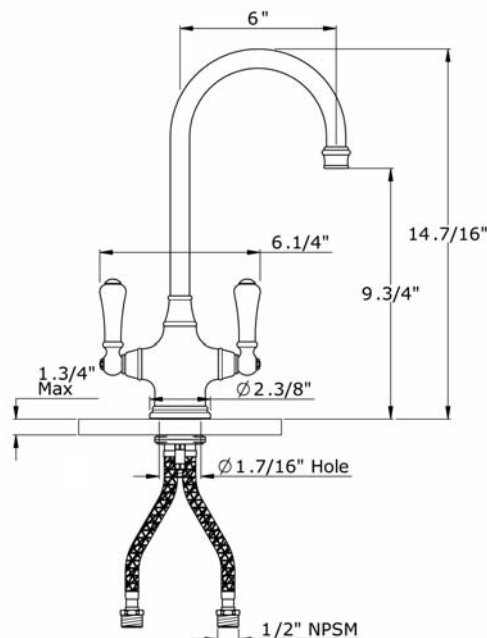

WARRANTY

- Limited Lifetime

* For CA/VT, place a "-2" at end of model number for code compliant product. (Example A3608LMAPC-2)

Consult your local Rohl showroom for additional information and specifications. For complete warranty details and a list of showrooms, go to www.rohlhome.com.