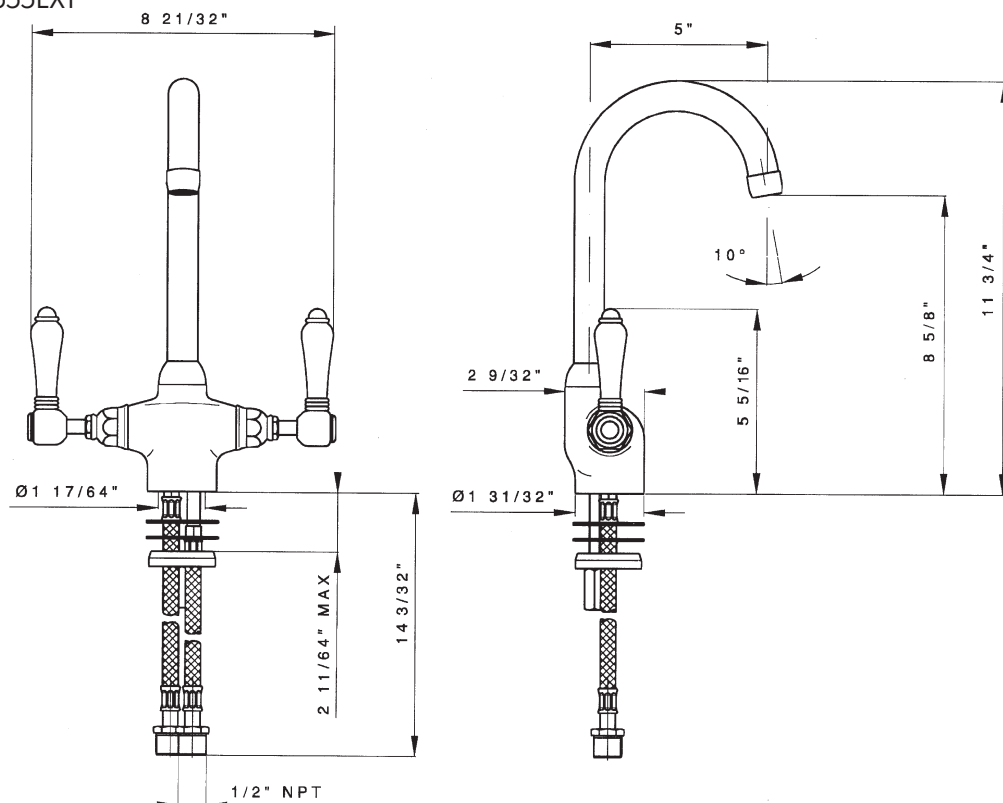

WARRANTY

- Limited Lifetime*
- No Warranty on Tuscan Brass Finish (TCB)

* For CA/VT, place a "-2" at end of model number for code compliant product. (Example A3608LMAPC-2)

Consult your local ROHL showroom for additional information and specifications. For complete warranty details and a list of showrooms, go to www.rohlhome.com.