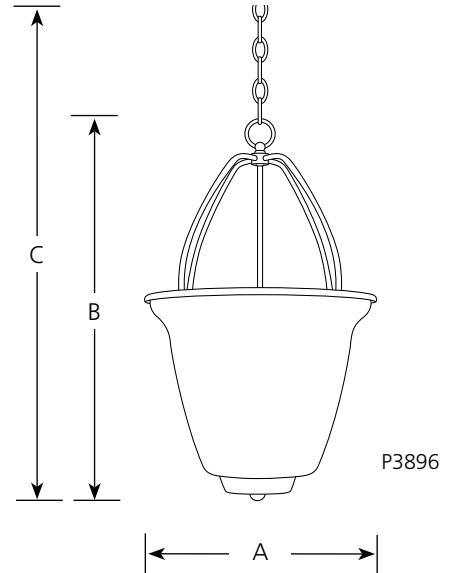

Type _____

-09 -20

P3895

P3896

Finish

Dimensions (Inches)

Catalog No.	Finish		Lamping	Dimensions (Inches)		
	Brushed Nickel	Antique Bronze		A	B	C
P3895	-09	-20	2 (c) 60w	10-3/4	15-1/2	91
P3896	-09	-20	3 (m) 100w	14-7/8	24-3/8	99

Specifications:

General

- Etched seeded glass
 - P3896 glass 14" dia. x 11-1/4" tall
 - P3895 glass 10-3/4" dia. x 8" tall
- Companion chandeliers, hall & foyer, mini-pendant, close to ceiling, and bath & vanity units

Mounting

- Chain hung ceiling
- Canopy covers a standard recessed 4" octagonal outlet box
- Mounting strap for outlet box included

Electrical

- 15 feet of wire
- Ceramic medium based sockets
- Mounting strap for outlet box included