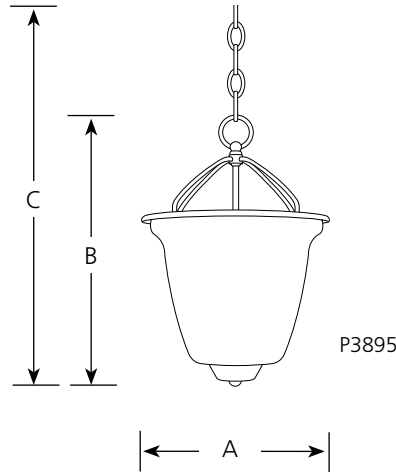

Type _____

-09 -20

P3895

P3896

Finish

Dimensions (Inches)

Catalog No.	Finish		Lamping	Dimensions (Inches)		
	Brushed Nickel	Antique Bronze		A	B	C
P3895	-09	-20	2 (c) 60w	10-3/4	15-1/2	91
P3896	-09	-20	3 (m) 100w	14-7/8	24-3/8	99

Specifications:

General

- Etched seeded glass
 - P3896 glass 14" dia. x 11-1/4" tall
 - P3895 glass 10-3/4" dia. x 8" tall
- Companion chandeliers, hall & foyer, mini-pendant, close to ceiling, and bath & vanity units

Mounting

- Chain hung ceiling
- Canopy covers a standard recessed 4" octagonal outlet box
- Mounting strap for outlet box included

Electrical

- 15 feet of wire
- Ceramic medium based sockets
- Mounting strap for outlet box included