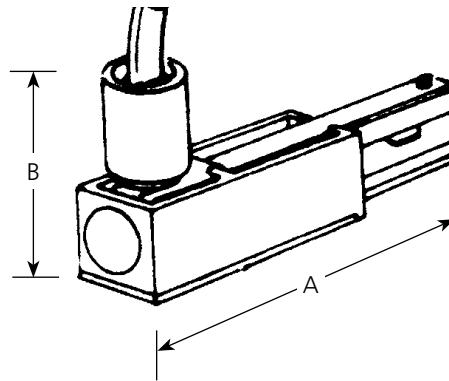

Catalog No.	Finish			Dimensions	
	Brushed Nickel	White	Black	A	B
P8746	-09		-31	1-1/4	3-7/8
P9110		-28		1-1/4	3-7/8

Type	-09	-28	-31
P8746	<input type="checkbox"/>		<input type="checkbox"/>
P9110		<input type="checkbox"/>	

**Specifications:**

General

- Alpha-Trak® top or end feed for Romex 3/8" Greenfield or 1/2" EMT
- Brushed Nickel (-09), White (-28), and Black (-31) finishes