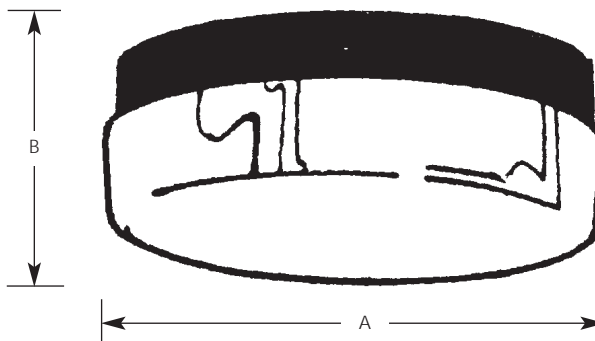

Type	_____	
	-30	-31
P7375	<input type="checkbox"/>	<input type="checkbox"/>
P7376	<input type="checkbox"/>	<input type="checkbox"/>

Catalog No.	Finish		Lamping	Dimensions (Inches)	
	White	Black		A	B
P7375	-30	-31	2-7w Twin 2-pin CFL	9	3-1/4
P7376	-30	-31	2-13w Twin 2-pin CFL	11	3-1/4

Specifications:

General

- White acrylic cloud diffuser
- Twist on installation with a single locking thumb screw
- White (-30) or Black (-31) fitter pan
 - °Interior white on both finishes
- Complies with "Americans with Disability Act - ADA when wall mounted"
- Steel construction