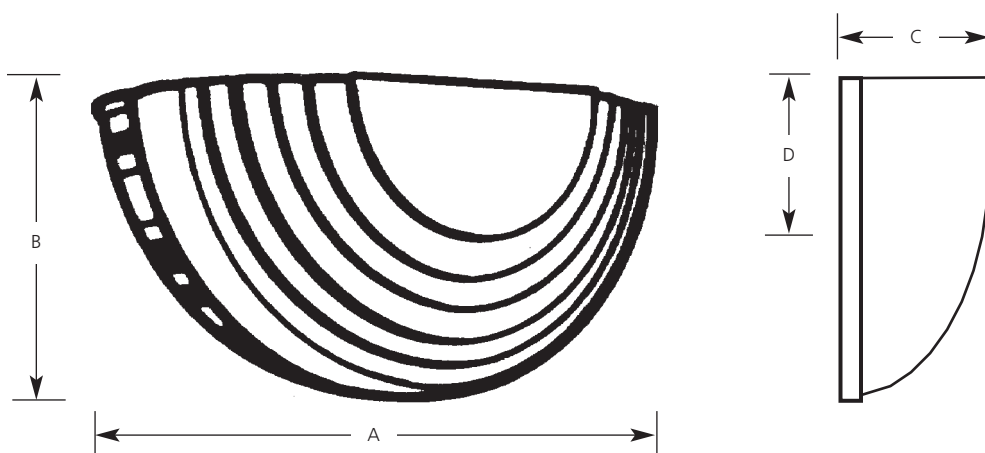

Type _____

-30

P7136

Catalog No.	Finish White	Lamping	Dimensions (Inches)			
			A	B	C	D
P7136	-30	1 (m) 100w	10-3/4	5	5-1/2	2-1/4

Specifications:

General

- Stepped etched glass complete sconce
- White (-30) trim
- Direct-Indirect illumination

Mounting

- Horizontal wall mount
- Full sized backplate covers outlet box
- Mounting strap included for mounting to outlet box

Electrical

- Ceramic medium base socket
- Pre-wired

Labeling

- UL-CUL listed