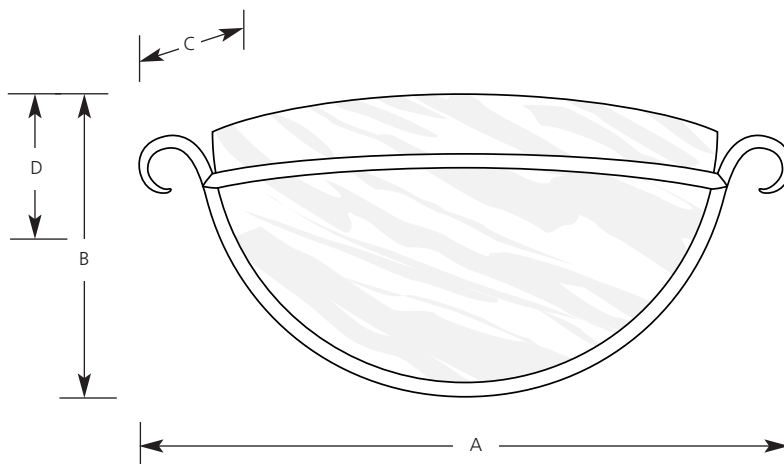

Type \_\_\_\_\_  
 -04 -30 -57  
 P7119

Catalog No.	Finish			Lamping	Dimensions (Inches)			
	Platinum Mist	White	Copper Verde		A	B	C	D
P7119	-04	-30	-57	1(m) 100w	19	7-3/4	4	3-1/4

**Specifications:**

General

- Steel Construction
- Hand painted finishes
- Faux Tiffany art glass: 14.625" Top dia. x 7.281" ht., 3.656" D
- Wrought iron details
- Complies with "Americans with Disabilities Act" ADA
- Companion chandelier, pendants, foyer, and close to ceiling units