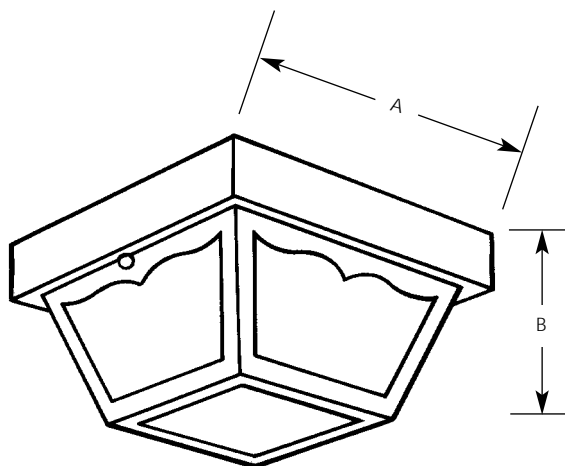

Type	-30	-31
P5744	<input type="checkbox"/>	<input type="checkbox"/>
P5745	<input type="checkbox"/>	<input type="checkbox"/>

Catalog No.	Finish		Lamping	Dimensions (Inches)	
	White	Black		A	B
P5744	-30	-31	1-60w A19	8-1/4	4-3/4
P5745	-30	-31	2-60w A19	10-1/4	5-1/2

Specifications:

General

- White or Black finish
- One-piece white acrylic diffuser
- Polypropylene housing
- Polypropylene mounting plate
- Matching wall and post top units available

Electrical

- Medium ceramic based sockets
- Nickel plated brass screw shell