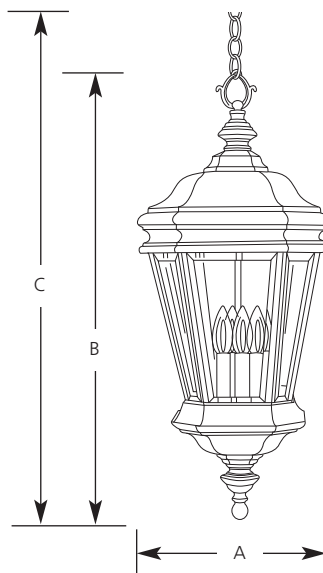

Type _____
 -33 -50 -108
 P5574

Catalog No.	Finish			Lamping	Dimensions (Inches)		
	Cobble-stone	Golden Baroque	Oil Rubbed Bronze		A	B	C
P5574	-33	-50	-108	4 (c) 60w	14	29-1/2	67

Specifications:

General

- Die cast aluminum exterior construction
- Solid brass interior components
- Hand painted finishes, with powder coat base
- Oil Rubbed Bronze finish is painted
- Hinged door for easy re-lamping
- Glass panels removable: (050900) 9-13/16" ht., 3" top width, 1-5/8" bottom width; (050901) 9-3/4" ht., 6" top width, 3-5/8" bottom width; (050902) 9-3/16" ht., 5-7/8" top width, 3-3/4" bottom width
- 3 feet of 9 gauge steel chain
- Companion wall mount lanterns

Mounting

- Covers outlet box
- Mounting strap for outlet box included
- 5" canopy

Electrical

- Candelabra base sockets
- Painted metal candle sleeves
- Pre-wired

Labeling

- UL-CUL damp location listed