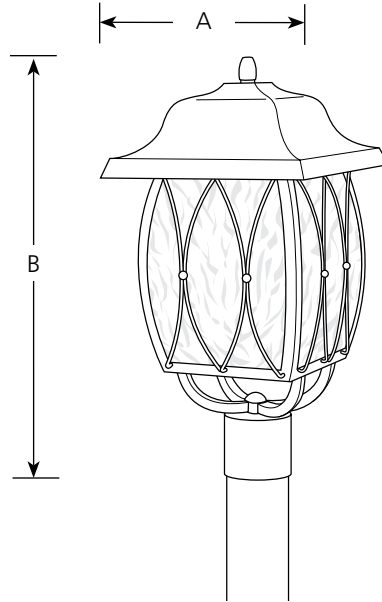

Compact Fluorescent

Montreux CFL
Energy Star

Outdoor

Type _____
-20STR
P5498

Catalog No	Finish	Lamping	Dimensions (Inches)	
	Antique Bronze		A	B
P5498	-20STR	1-26w CFL	10	19-1/4

Specifications:

General

- Square country manor styling with roof
- Antique distressed glass panels: 7-5/8" w x 9-1/8" ht.
- Curved wire details over glass panels
- Cast aluminum construction
- Painted or acid antique bronze finish
- Energy Star certified

Mounting

- Post top mounted
- Mounts on a standard round 3" post (order separately)

Electrical

- GU24 based socket
- 120v NPF electronic ballast
- Unit will start down to 0 degrees F
- Integral photocell turns unit off during daytime
- Pre-wired