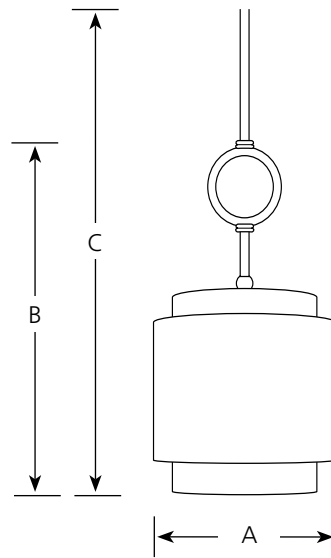

Type _____

-134

P5054

Catalog No.	Finish	Lamping	Dimensions (Inches)		
	Silver Ridge		A	B	C
P5054	-134	1 (m) 100w	10	17-1/2	74-1/2

Specifications:

General

- Thistle weave with toasted linen finish fabric shade, 10" dia. x 10" T.
- Shade fits medium base socket
- Two 6", one 12", and two 15" matching stem sections supplied with concealed connectors
- Painted finish
- Steel construction
- Companion chandeliers, close to ceiling, pendant, and wall bracket units

Mounting

- Ceiling stem mounted
- Canopy covers a standard 4" hexagonal outlet box
- Canopy has hang straight swivel for sloped ceilings
- Mounting strap for outlet box included

Electrical

- Ceramic medium based sockets
- Pre-wired