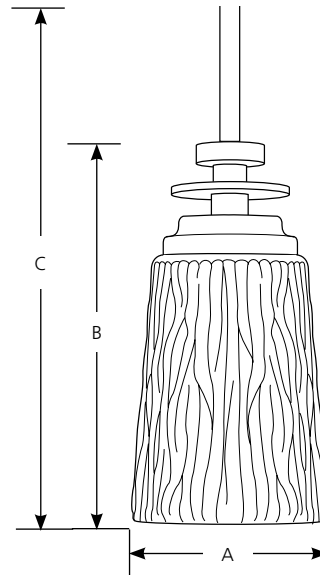

Incandescent

Riverside

Mini-Pendants

Type _____
-88

P5002

Catalog No.	Finish		Lamping	Dimensions (Inches)		
	Heirloom			A	B	C
P5002	-88		1 (m) 100w	4-3/4	7-3/4	64

Specifications:

General

- Etched light topaz glass shade
- Painted Heirloom (-88) finish
- Steel construction
- 90° hang straight swivel
- Two 12" and two 15" lengths of stem included matching stem sections supplied with concealed connectors
- Companion Bath and Vanity, Ceiling Fans, Chandelier, Close-to-ceiling, Hall and Foyer, fixtures are available

Mounting

- Ceiling stem mount
- Canopy covers a standard 4" hexagonal recessed outlet box
- Mounting strap for outlet box included

Electrical

- Medium base ceramic socket
- 78-3/4" of wire supplied
- Pre-wired
- Threaded socket ring secures glass