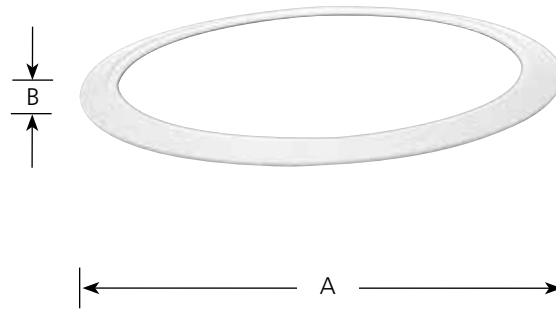

Accessories

Goof Ring

Recessed-Accessory

Type _____

-01

P8585

Finish

Catalog No. White

Dimensions (Inches)

A **B**

P8585 -01

8-7/8 1/16

Specifications:

General

- White (-01) finish
- For use with any recessed trim with a 7-3/4" outside diameter