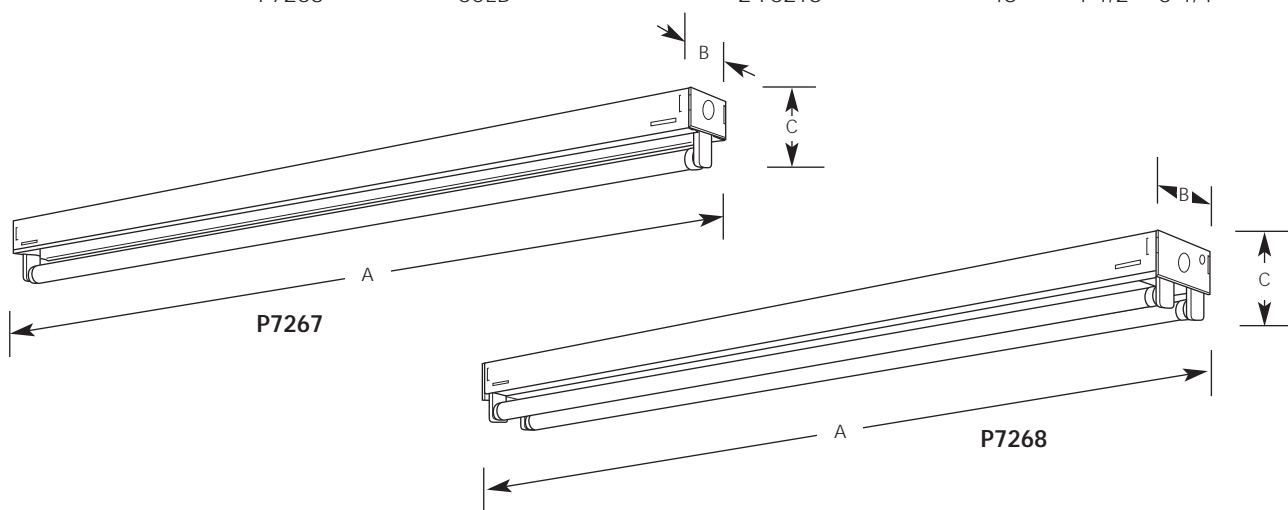

Type _____

-30EB

P7265

P7266

P7267

P7268

Catalog No.	Finish	Lamping	Dimensions (Inches)		
	White		A	B	C
P7265	-30EB	1-F17T8	24	3	3-1/4
P7266	-30EB	2-F17T8	24	4-1/2	3-1/4
P7267	-30EB	1-F32T8	48	3	3-1/4
P7268	-30EB	2-F32T8	48	4-1/2	3-1/4

Specifications:

General

- White painted finish
- Steel construction
- Horizontal or vertical mounting, ceiling or wall.

Mounting

- White cover plate
- 1/2" KO in back center and one near each end for wiring
- Mounting KO's near each end on the back plate.
- Outlet box covers required to mount narrower units, if outlet box is used