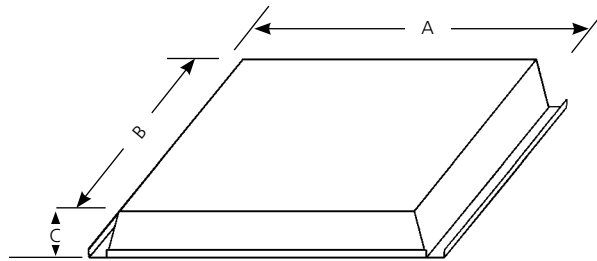

Catalog No.	Finish	Lamping	Dimensions (Inches)		
	White		A	B	C
P7213	-30EB	2-FB32T8	24-3/16	24-3/16	1-13/16
P7214	-30EB	2-F32T8	12-5/16	48-11/16	1-13/16
P7215	-30EB	4-F32T8	15-11/16	48-11/16	1-13/16
P7216	-30EB	4-F32T8	24-3/16	48-11/16	1-13/16

**Specifications:**

General

- White steel chassis
- Sockets metal backed
- Easily removable cover for ballast access
- For use with the following trims:
  - P7273 (20-1/2 L, 26 W, 4-1/4 H)
  - P7274 (50-1/2 L, 15 W, 4-1/4 H)
  - P7275 (50-1/2 L, 18 W, 4-3/4 H)
  - P7276 (50-1/2 L, 26-1/2 W, 4-1/4 H)
- Energy Star certified