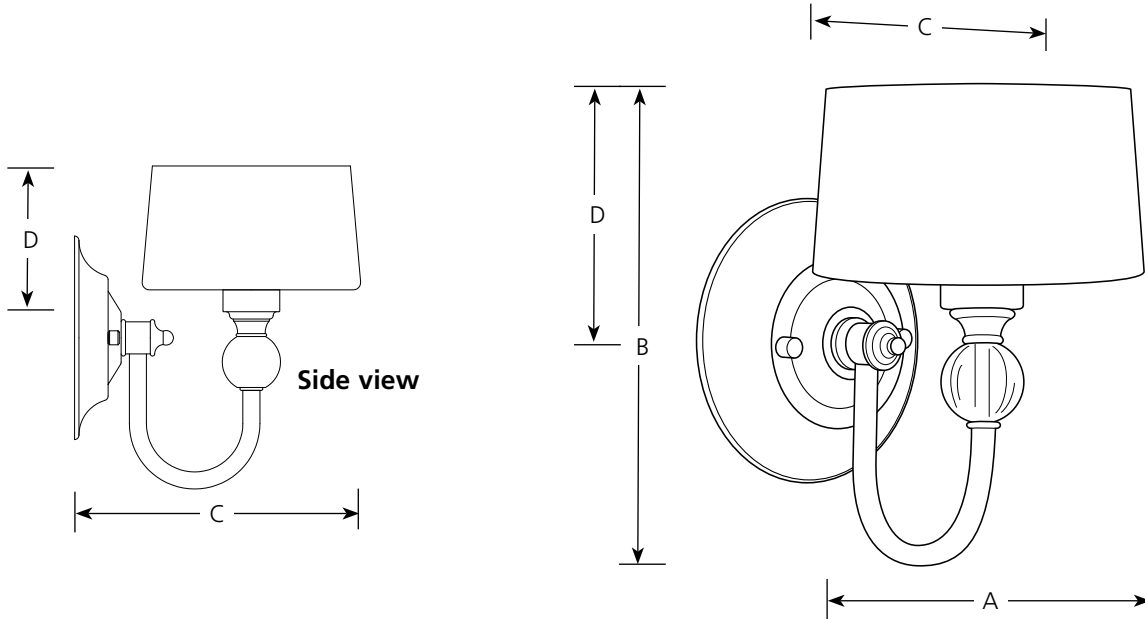

Halogen

Fortune

Sconces

Type \_\_\_\_\_

-104WB

P7049

Catalog No.	Finish	Lamping	Dimensions (Inches)			
	Polished Nickel		A	B	C	D
P7049	-104WB	1 (c) (Krypton) 60w (included)	5-7/8	8-3/4	7-3/4	4-5/8

**Specifications:**

General

- Opal etched drum shade: 5-7/8" dia., 3-3/8" ht.
- Plated Polished Nickel (-104WB) finish
- Steel construction
- Threaded socket ring secures glass
- Companion Bath and Vanity, Chandelier, Pendant, Sconce, fixtures are available

Mounting

- Wall mount
- Back plate covers a standard 4" hexagonal recessed outlet box: 5-1/2" dia.
- Mounting strap for outlet box included

Electrical

- Candelabra base sockets
- Pre-wired

Labeling

- UL-CUL Damp location listed