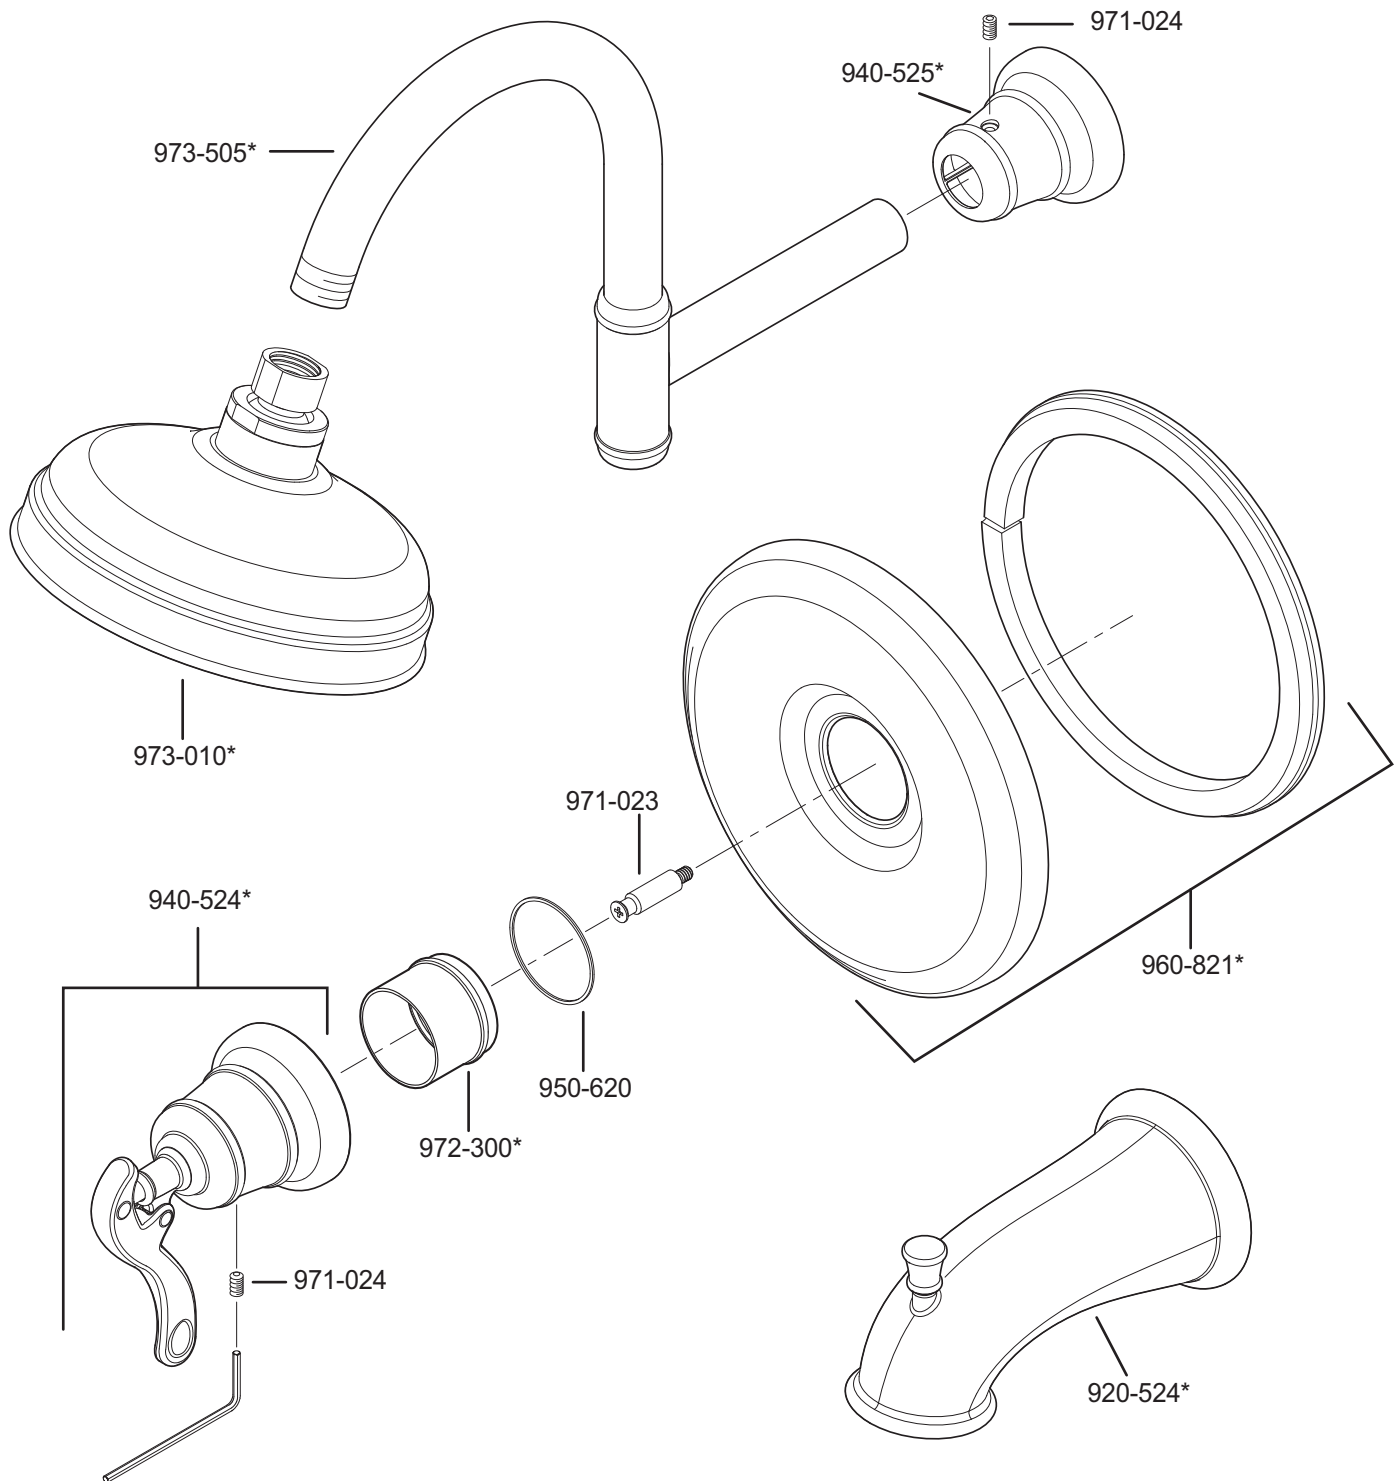

PARTS EXPLOSION

R89 Series Ashfield™ Tub & Shower Trim

FINISHES * Indicates Finish

A Polished Chrome	M Almond	U Rustic Bronze
B Black	N Antique Bronze	V PVD Polished Brass
E Rustic Pewter	P Polished Brass	W White
D PVD Polished Nickel	Q Satin Brass	Y Tuscan Bronze
J PVD Brushed Nickel	R Copper	Z Oil-Rubbed Bronze
K Satin Nickel	S Stainless Steel	
L Satin Stainless	T Biscuit	