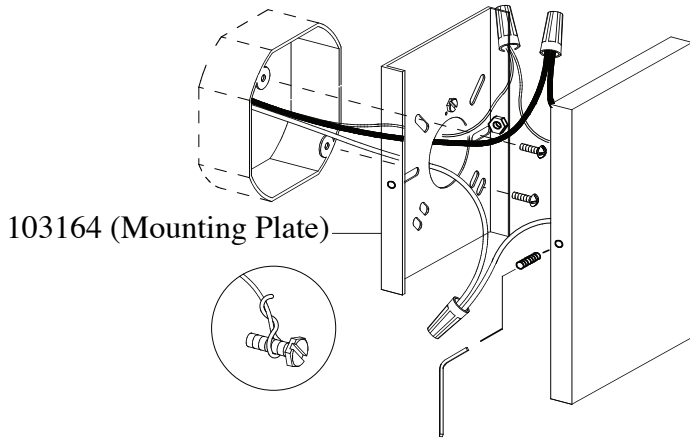

# **WB1447** 11/10

Qty.	Part #	Description
	103164	Mounting Plate
	105063	Full Crystal Set
	110705	Finial
	107110	Candle Tube
	101503	Hex Key

**MURRAY  
FEISS**  
Generation Brands™