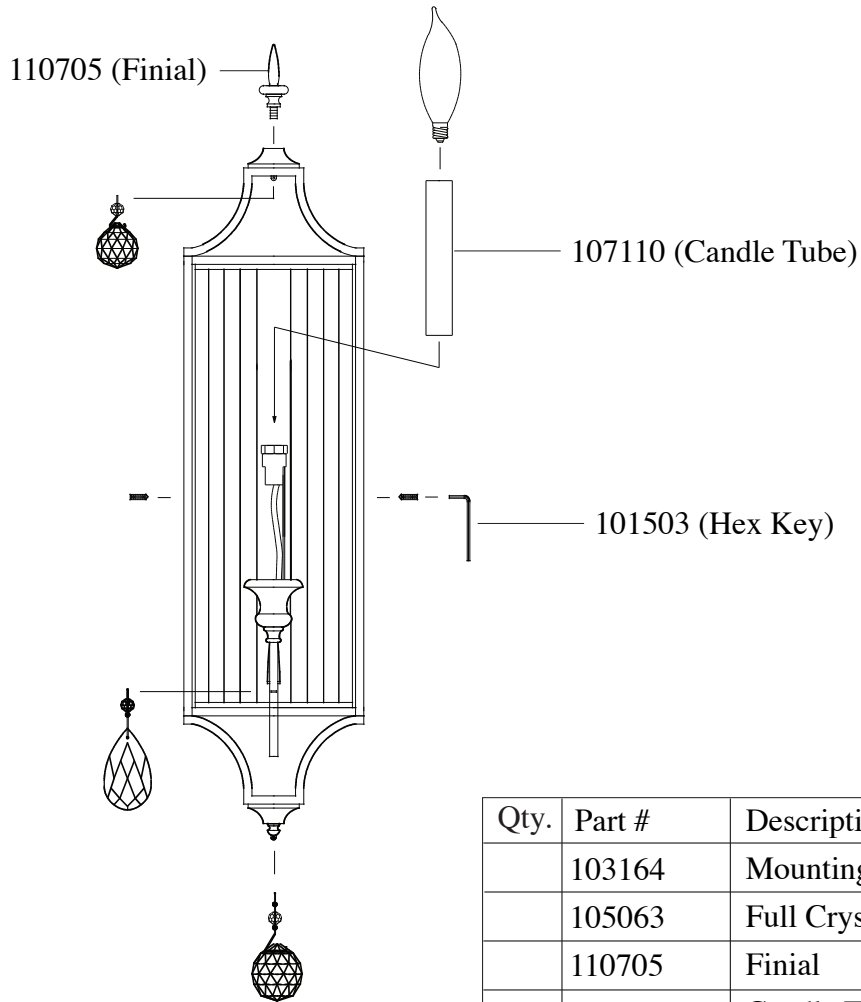

# Replacement Parts For

# **WB1447** 11/10

Qty.	Part #	Description
	103164	Mounting Plate
	105063	Full Crystal Set
	110705	Finial
	107110	Candle Tube
	101503	Hex Key

**MURRAY  
FEISS**  
Generation Brands™