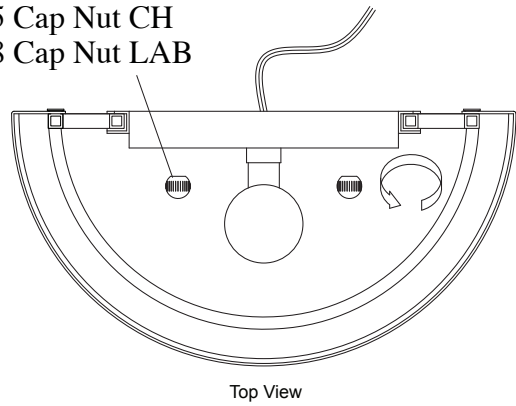

Replacement Parts For

WB1564 1/11

103008 Mounting Plate

101005 Cap Nut CH
101208 Cap Nut LAB

Qty.	Part #	Description
	103008	Mounting Plate
	101005	Cap Nut CH
	101208	Cap Nut LAB