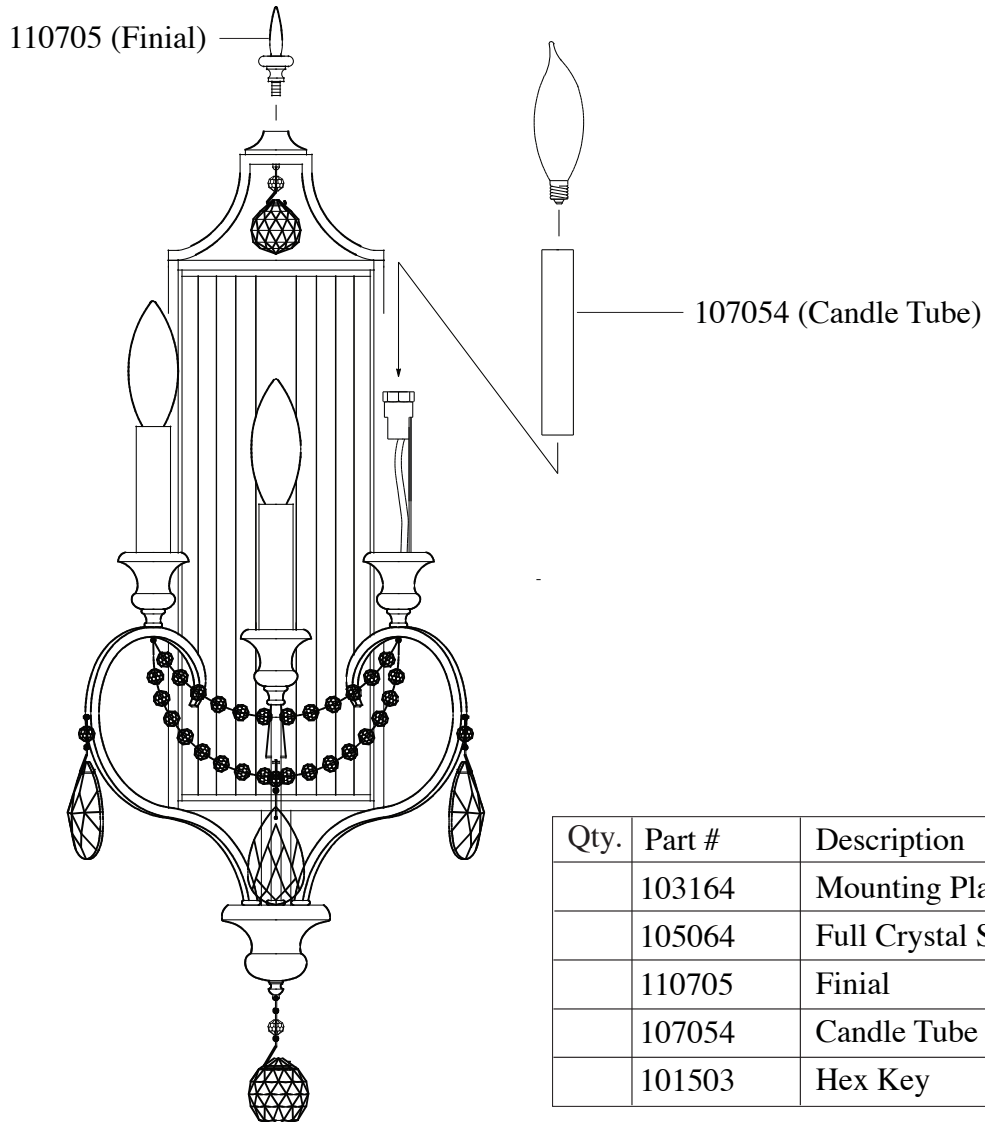

# Replacement Parts For

# WB1448 11/10

Qty.	Part #	Description
	103164	Mounting Plate
	105064	Full Crystal Set
	110705	Finial
	107054	Candle Tube
	101503	Hex Key

**MURRAY  
FEISS**  
Generation Brands™