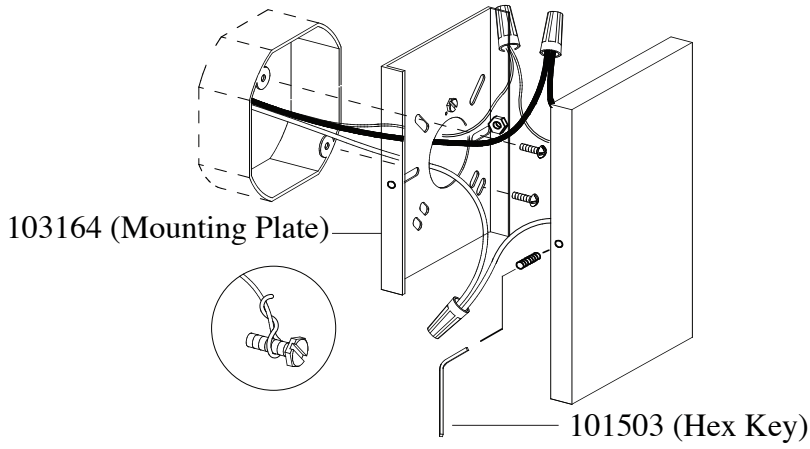

# WB1448 11/10

Qty.	Part #	Description
	103164	Mounting Plate
	105064	Full Crystal Set
	110705	Finial
	107054	Candle Tube
	101503	Hex Key

**MURRAY  
FEISS**  
Generation Brands™