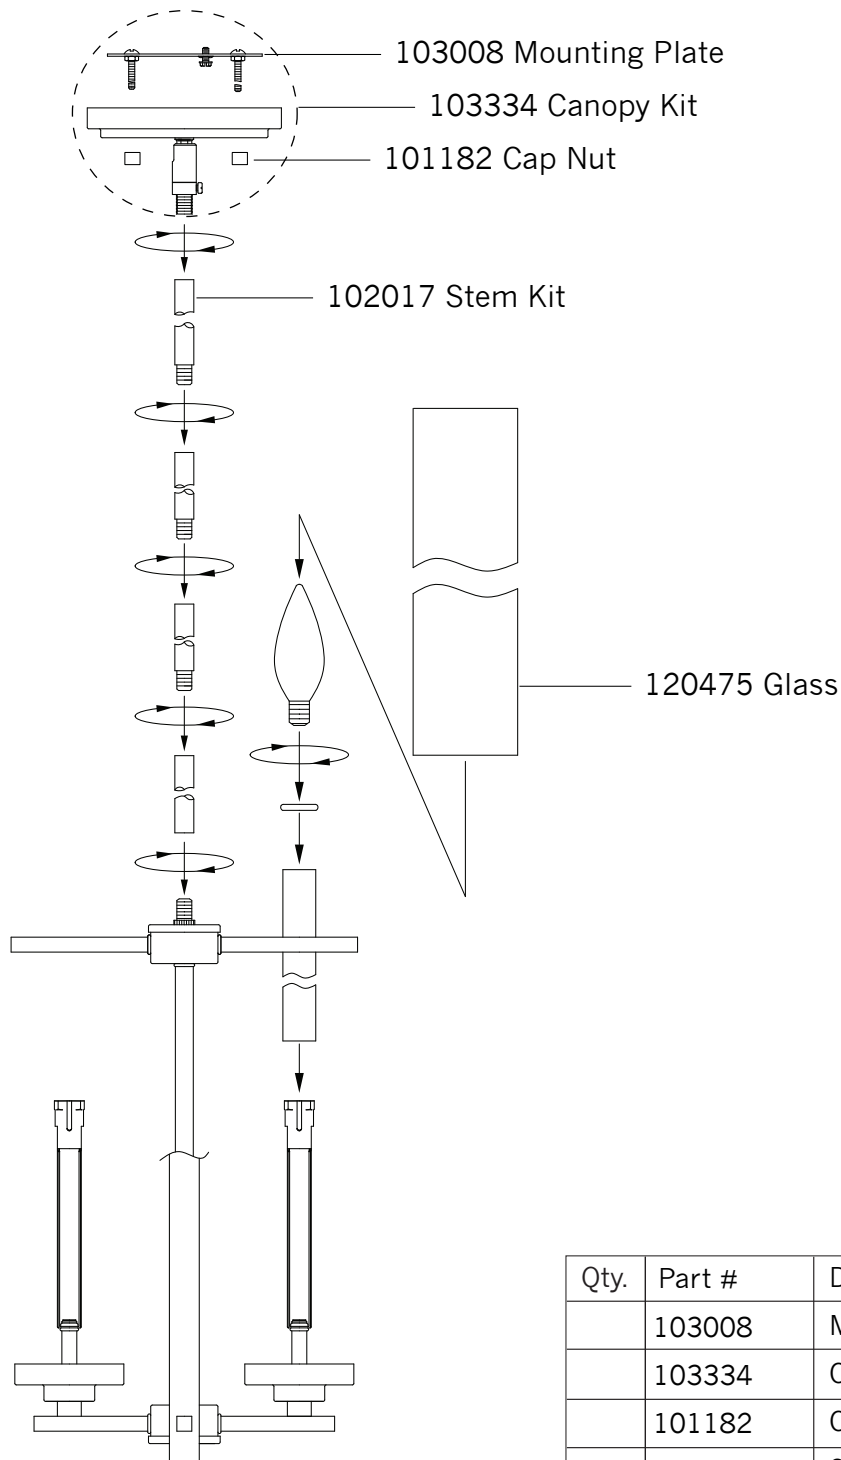

Replacement Parts For **P1251** 1/2012

Qty.	Part #	Description
	103008	Mounting Plate
	103334	Canopy Kit
	101182	Cap Nut
	102017	Stem Kit
	120475	Glass