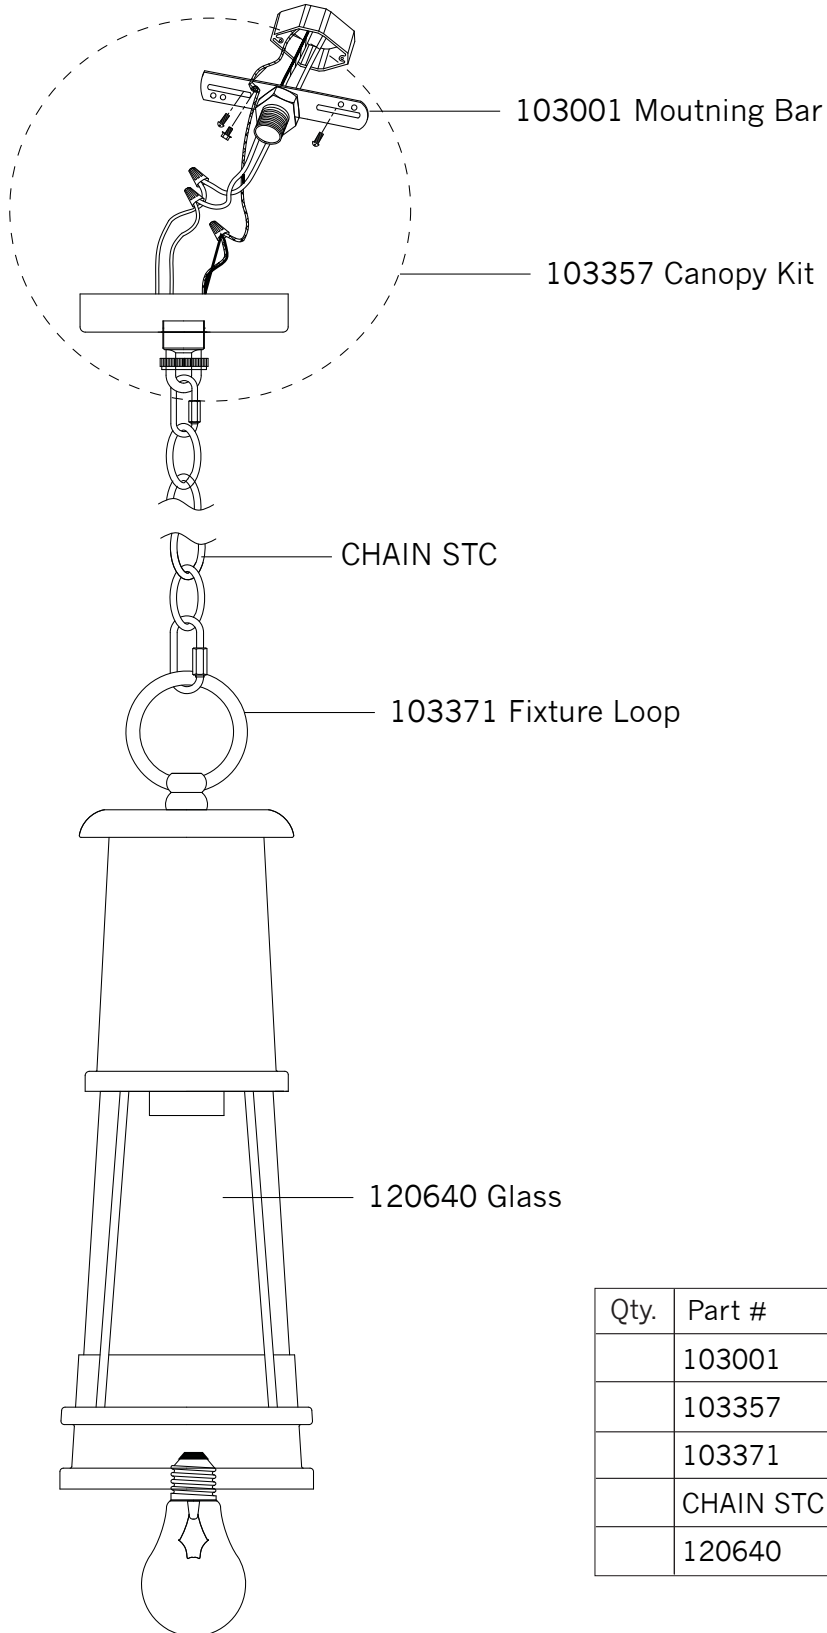

Replacement Parts For

OL8111

1/2012

Qty.	Part #	Description
	103001	Mounting Bar
	103357	Canopy Kit
	103371	Fixture Loop
	CHAIN STC	Chain
	120640	Glass