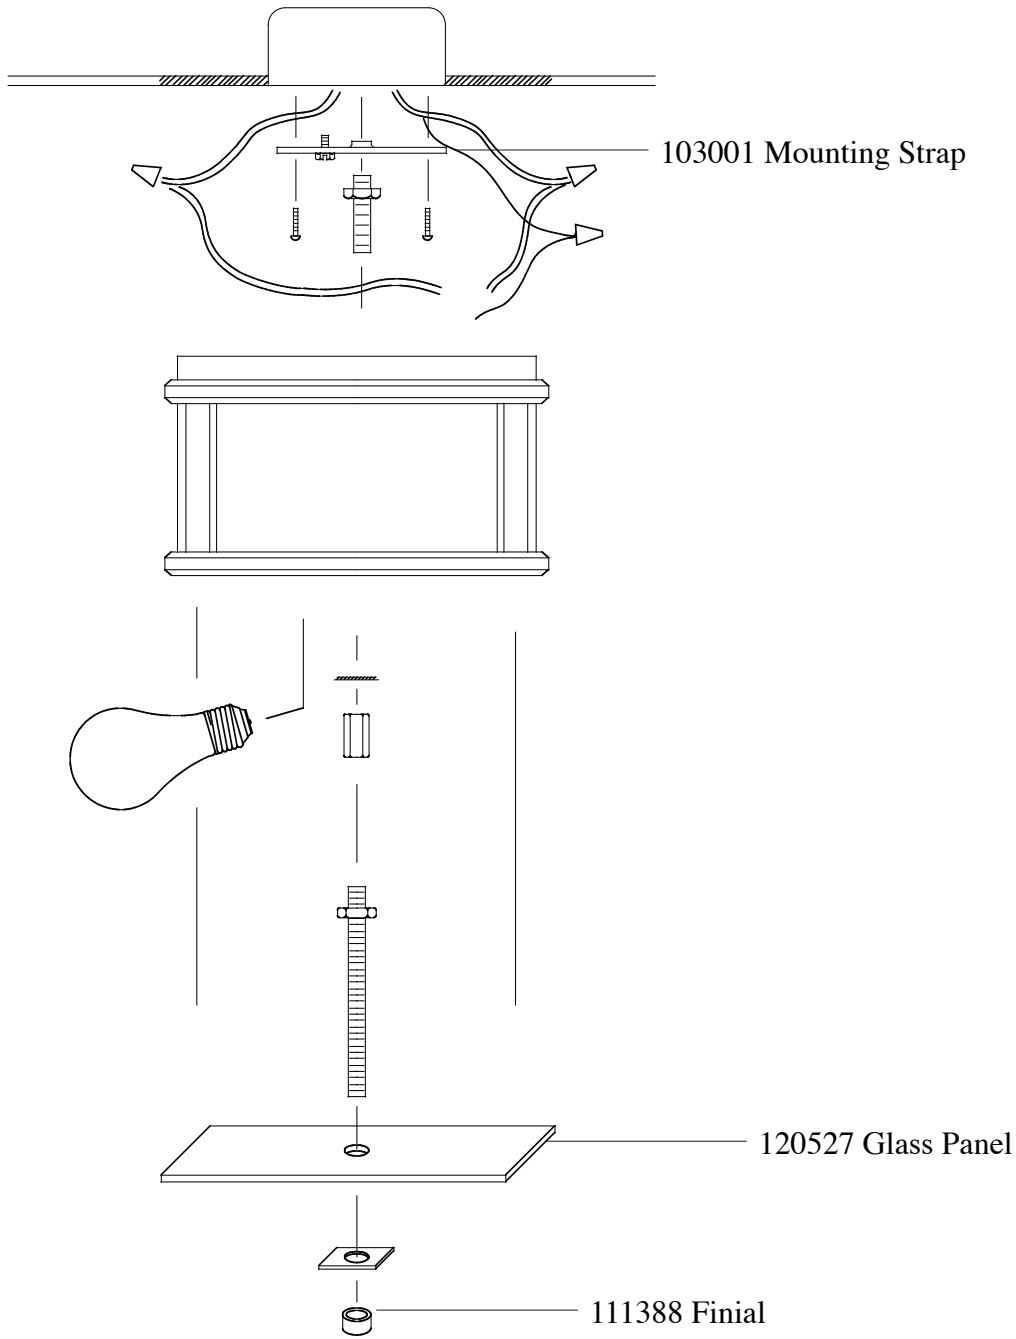

Replacement Parts For

OL7913 12/10

Qty.	Part #	Description
	103001	Mounting Strap
	120527	Glass Panel
	111388	Finial